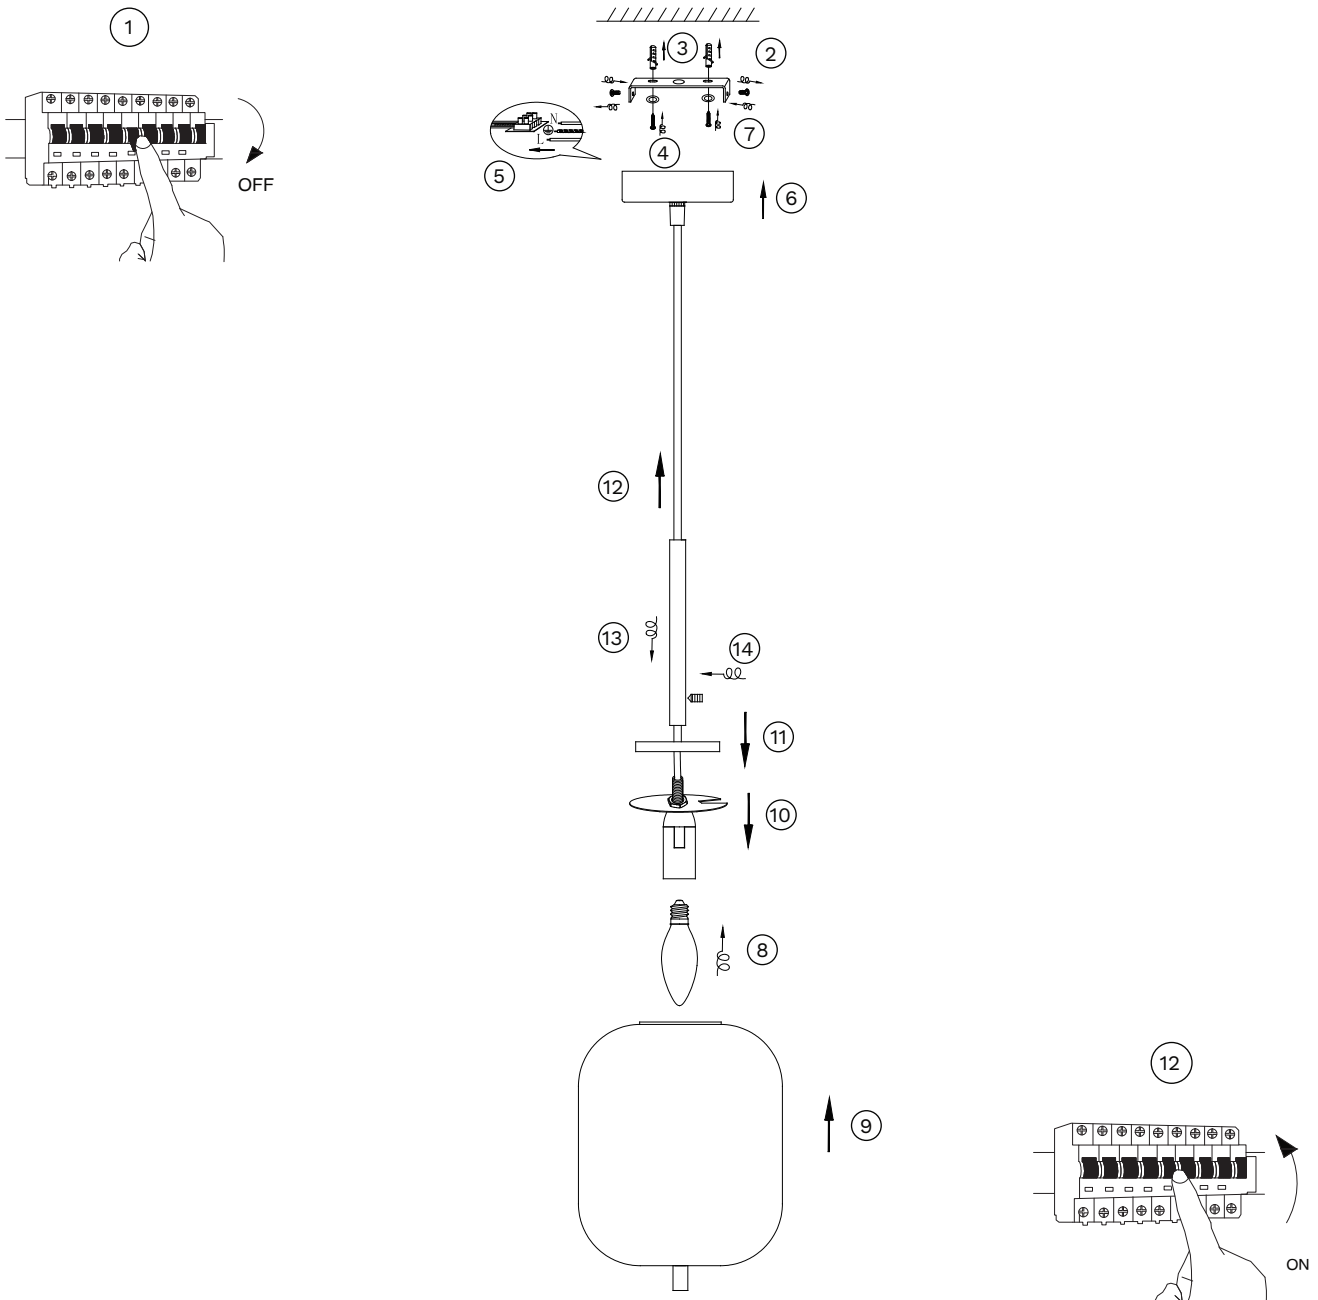

NOVA LUCE

9624065
9624075
9624097

1. Turn off the general switch
2. Drill holes
3. Apply plastic anchors
4. Apply screws
5. Connect wires
6. Put the canopy in place
7. Apply the side screws
8. By rotating put the bulb in place
9. Carefully apply the acrylic
10. 11. Put the socket in place
12. 13. By rotating place the pendant
14. Apply the side pendant screw
15. Turn on general switch