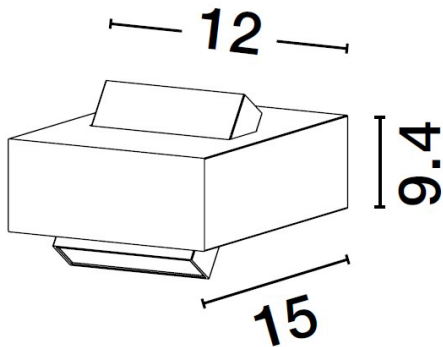

NOVA LUCE

PRODUCT DATASHEET

Version: 001

PRODUCT PHOTOGRAPH

TECHNICAL DRAWING

GENERAL INFORMATION

Product Code	9020926
Collection	Outdoor
Product Category	Bollard
Product Family	ZELDA
Mounting Location	Floor
Application Environment	Outdoor

DIMENSION & WEIGHT

LxWxH (cm)	L: 12 W: 9,4 H: 15
Cut out (cm)	N/A
Weight (Kgr)	0.7

MATERIAL & COLOR

Product Color	Black
Body Material	Aluminium-Acrylic

APPLICATION & MOUNTING

Ambient Working Temp.	Max 40 oC
Type of Protection	IP65
Dimmable	No
Type of Dimming (Optional)	N/A
Mounting type	Surface
Mounting Depth (cm)	N/A
Led Module Replaceable	No
Light Source	LED