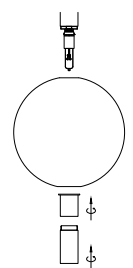

NOVA LUCE

9028831

1

Turn off the general switch

2

Drill holes & apply plastic anchors
With screws

3

Connect the wires

4

Apply the side screws

5

Apply the bulb

6

Apply the glass

7

Turn on the general switch