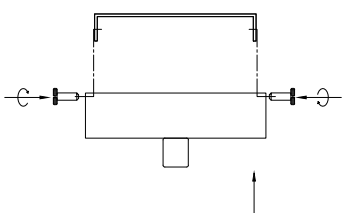

NOVA LUCE

9028831

1

Turn off the general switch

2

Drill holes & apply plastic anchors
With screws

3

Connect the wires

4

Apply the side screws

5

Apply the bulb

6

Apply the glass

7

Turn on the general switch