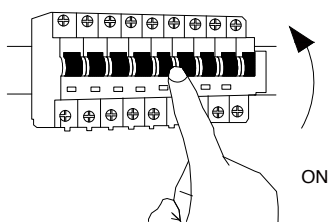

NOVA LUCE

9028831

1

Turn off the general switch

2

Drill holes & apply plastic anchors
With screws

3

Connect the wires

4

Apply the side screws

5

Apply the bulb

6

Apply the glass

7

Turn on the general switch