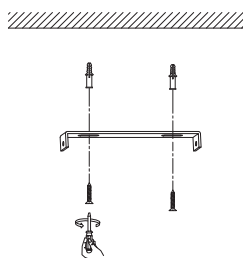

NOVA LUCE

9028831

1

Turn off the general switch

2

Drill holes & apply plastic anchors
With screws

3

Connect the wires

4

Apply the side screws

5

Apply the bulb

6

Apply the glass

7

Turn on the general switch