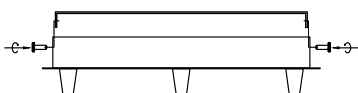

NOVA LUCE

9190882

1

Turn off the general switch

2

Drill holes & apply plastic anchors
With screws

3

Connect the wires

4

Apply the side screws

5

Apply the bulb

6

Turn on the general switch