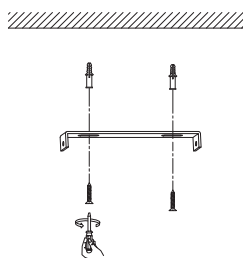

NOVA LUCE

9190882

1

Turn off the general switch

2

Drill holes & apply plastic anchors
With screws

3

Connect the wires

4

Apply the side screws

5

Apply the bulb

6

Turn on the general switch