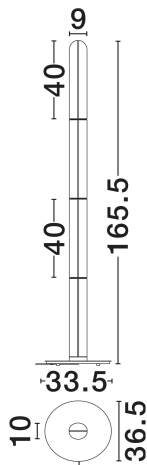

NOVA LUCE

PRODUCT DATASHEET

Version: 001

PRODUCT PHOTOGRAPH

TECHNICAL DRAWING

GENERAL INFORMATION

Product Code	9333209
Collection	Indoor
Product Category	Floor
Product Family	Glore
Mounting Location	Floor
Application Environment	Indoor
Specifications	N/A

DIMENSION & WEIGHT

LxWxH (cm)	D: 36.5 H: 165.5
Cut Out (cm)	N/A
Weight (Kgr)	22.4

MATERIAL & COLOR

Product Color	Antique Brass
Body Material	Metal & Glass

APPLICATION & MOUNTING

Ambient Working Temp.	Max 45°C
Type of Protection	IP20
Dimmable	No
Type of Dimming	N/A
Mounting type	Surface
Mounting Depth (cm)	N/A
Led Module Replaceable	No
Light Source	LED

Power (Nominal)	33W
Input voltage (Nominal)	220-240V
Mains Frequency	50/60Hz

PHOTOMETRICAL DATA

Luminous Flux	1980lm
Color Temperature	3000K
Light Color (Designation)	Warm White

WARRANTY

Warranty	3 Years
----------	----------------