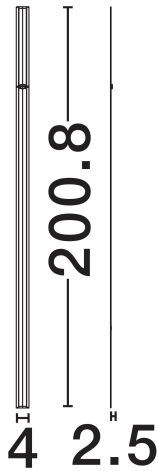

NOVA LUCE

PRODUCT DATASHEET

Version: 001

PRODUCT PHOTOGRAPH

GENERAL INFORMATION

Product Code	9980600
Collection	Indoor
Product Category	Ceiling
Product Family	Invento
Mounting Location	Wall
Application Environment	Indoor
Specifications	N/A

DIMENSION & WEIGHT

LxWxH (cm)	L: 200.8 W: 4 H: 2.5
Cut Out (cm)	N/A
Weight (Kgr)	0.995

MATERIAL & COLOR

Product Color	White
Body Material	Aluminium & Acrylic

TECHNICAL DRAWING

APPLICATION & MOUNTING

Ambient Working Temp.	Max 45°C
Type of Protection	IP20
Dimmable	No
Type of Dimming	N/A
Mounting type	Surface
Mounting Depth (cm)	N/A
Led Module Replaceable	No
Light Source	LED

Power (Nominal)	46W
Input voltage (Nominal)	220-240V
Mains Frequency	50/60Hz

PHOTOMETRICAL DATA

Luminous Flux	3200lm
Color Temperature	3000K
Light Color (Designation)	Warm White

WARRANTY

Warranty	3 Years
----------	----------------