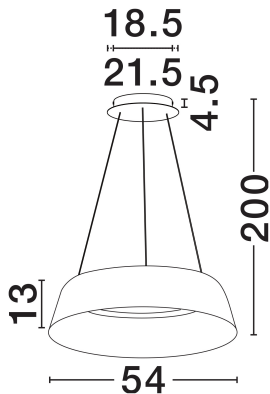

GENERAL INFORMATION

Product Code	9345657
Collection	Indoor
Product Category	Suspension
Product Family	Alba
Mounting Location	Wall
Application Environment	Indoor
Specifications	N/A

DIMENSION & WEIGHT

LxWxH (cm)	D: 54 H: 200
Cut Out (cm)	N/A
Weight (Kgr)	2.5

MATERIAL & COLOR

Product Color	Sandy White & Champagne Gold
Body Material	Aluminium

APPLICATION & MOUNTING

Ambient Working Temp.	Max 45°C
Type of Protection	IP20
Dimmable	Yes
Type of Dimming	Triac
Mounting type	Surface
Mounting Depth (cm)	N/A
Led Module Replaceable	No
Light Source	LED

NOVA LUCE S.A

Schimatari Viotias
32009, Greece

+30 22620 58 121
+30 22620 56 743

info@novaluce.com
www.novaluce.com