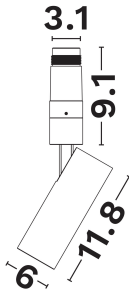

NOVA LUCE

PRODUCT DATASHEET

Version: 001

PRODUCT PHOTOGRAPH

TECHNICAL DRAWING

COMPATIBLE WITH

— On/Off Driver: N/A

— Triac Driver: N/A

— Dali Driver: N/A

GENERAL INFORMATION

Product Code	9492827
Product Category	Systems
Product Family	Imagine Lighting Systems
Mounting Location	Ceiling
Application Environment	Indoor

DIMENSION & WEIGHT

LxWxH (cm)	D: 6 H: 11.8
Cut out (cm)	N/A
Weight (Kgr)	N/A

Power (Nominal)	15
Input voltage (Nominal)	48Vdc
Mains Frequency	50/60Hz
Output voltage	N/A
Output Current	N/A
Power Factor	N/A
Efficiency	N/A
SVM	N/A
Pst	N/A
Class	III

PHOTOMETRICAL DATA

Luminous Flux	1180
Luminous Efficacy	78.7
Color Temperature	3000
Light Color (Designation)	Warm White
CRI	>90
SDCM	<3
Beam Angle	24
UGR	<6