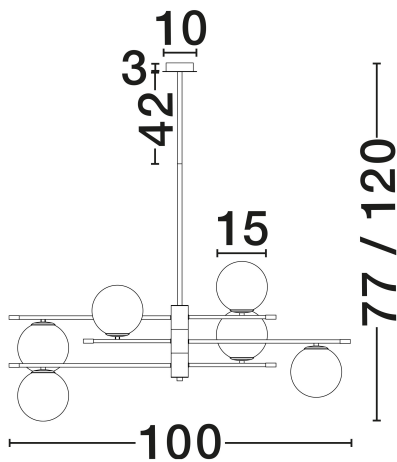

TECHNICAL DRAWING

GENERAL INFORMATION

Product Code	9009296
Collection	Indoor
Product Category	Suspension
Product Family	Git
Mounting Location	Ceiling
Application Environment	Indoor
Specifications	N/A

DIMENSION & WEIGHT

LxWxH (cm)	L: 100 H: 120
Cut Out (cm)	N/A
Weight (Kgr)	3.93

MATERIAL & COLOR

Product Color	Opal & Gold, Matt Blck
Body Material	Glass & Metal

APPLICATION & MOUNTING

Ambient Working Temp.	Max 45°C
Type of Protection	IP20
Dimmable	Yes
Type of Dimming	N/A
Mounting type	Surface
Mounting Depth (cm)	N/A
Led Module Replaceable	Yes
Light Source	G9

NOVA LUCE S.A

Schimatari Viotias
32009, Greece

+30 22620 58 121
+30 22620 56 743

info@novaluce.com
www.novaluce.com