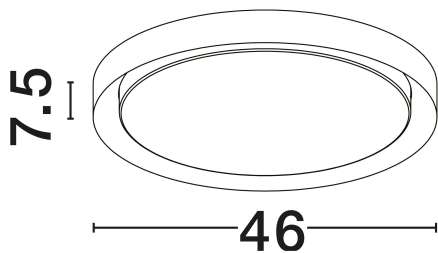

NOVA LUCE

PRODUCT DATASHEET

Version: 001

PRODUCT PHOTOGRAPH

TECHNICAL DRAWING

GENERAL INFORMATION

Product Code	9053591
Collection	Indoor
Product Category	Ceiling
Product Family	Troy
Mounting Location	Ceiling
Application Environment	Indoor
Specifications	N/A

DIMENSION & WEIGHT

LxWxH (cm)	D: 46 H: 7.5
Cut Out (cm)	N/A
Weight (Kgr)	4.2

MATERIAL & COLOR

Product Color	Matt White
Body Material	Metal & Acrylic

APPLICATION & MOUNTING

Ambient Working Temp.	Max 45°C
Type of Protection	IP20
Dimmable	Yes
Type of Dimming	Triac
Mounting type	Surface
Mounting Depth (cm)	N/A
Led Module Replaceable	No
Light Source	LED

Power (Nominal)	40W
Input voltage (Nominal)	220-240V
Mains Frequency	50/60Hz

PHOTOMETRICAL DATA

Luminous Flux	2200lm
Color Temperature	3000K
Light Color (Designation)	Warm White

WARRANTY

Warranty	3 Years
----------	----------------