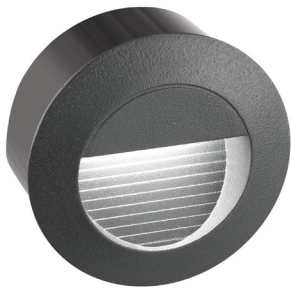

NOVA LUCE

PRODUCT DATASHEET

Version: 001

PRODUCT PHOTOGRAPH