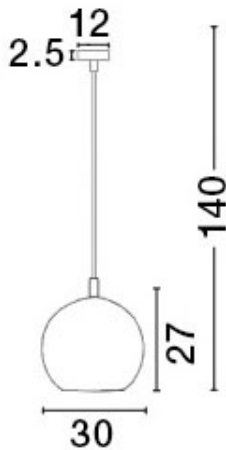

TECHNICAL DRAWING

GENERAL INFORMATION

Product Code	8436411
Collection	Decorative
Product Category	Suspension
Product Family	Jerardo
Mounting Location	Ceiling
Application Environment	Indoor

DIMENSION & WEIGHT

LxWxH (cm)	D: 30 H: 140
Cut out (cm)	N/A
Weight (Kgr)	1.7

MATERIAL & COLOR

Product Color	Smoke & Black
Body Material	Metal & Glass

APPLICATION & MOUNTING

Ambient Working Temp.	Max 45 oC
Type of Protection	IP20
Dimmable	Depends on the lamp
Type of Dimming (Optional)	N/A
Mounting type	Ceiling
Mounting Depth (cm)	N/A
Led Module Replaceable	Yes
Light Source	LED E27

NOVA LUCE S.A

Schimatari Viotias
32009, Greece

+30 22620 58 121
+30 22620 56 743

info@novaluce.com
www.novaluce.com