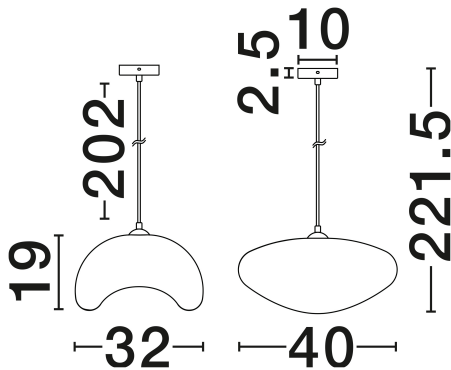

NOVA LUCE

PRODUCT DATASHEET

Version: 001

PRODUCT PHOTOGRAPH

TECHNICAL DRAWING

GENERAL INFORMATION

Product Code	9003685
Collection	Indoor
Product Category	Suspension
Product Family	Bambel
Mounting Location	Ceiling
Application Environment	Indoor
Specifications	N/A

DIMENSION & WEIGHT

LxWxH (cm)	L: 40 W: 32 H: 221.5
Cut Out (cm)	N/A
Weight (Kgr)	0

MATERIAL & COLOR

Product Color	Stone White
Body Material	Polyurethane & Resin

APPLICATION & MOUNTING

Ambient Working Temp.	Max 45°C
Type of Protection	IP20
Dimmable	N/A
Type of Dimming	N/A
Mounting type	Ceiling
Mounting Depth (cm)	N/A
Led Module Replaceable	Yes
Light Source	E27

Power (Nominal)	1x12W
Input voltage (Nominal)	100-240V
Mains Frequency	50/60Hz

PHOTOMETRICAL DATA

Luminous Flux	N/A
Color Temperature	N/A
Light Color (Designation)	N/A

WARRANTY

Warranty	3 Years
----------	----------------