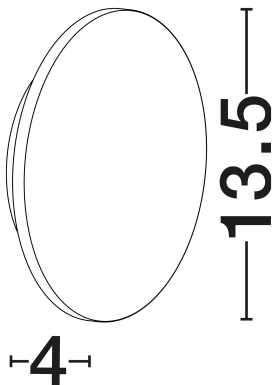

NOVA LUCE

PRODUCT DATASHEET

Version: 001

PRODUCT PHOTOGRAPH

TECHNICAL DRAWING

GENERAL INFORMATION

Product Code	9130506
Collection	Indoor
Product Category	Wall
Product Family	Astrid
Mounting Location	Wall
Application Environment	Indoor
Specifications	N/A

DIMENSION & WEIGHT

LxWxH (cm)	D: 13.5 W: 4
Cut Out (cm)	N/A
Weight (Kgr)	0.42

MATERIAL & COLOR

Product Color	Sandy White
Body Material	Metal & Aluminium & Acrylic

APPLICATION & MOUNTING

Ambient Working Temp.	Max 45°C
Type of Protection	IP20
Dimmable	No
Type of Dimming	N/A
Mounting type	Surface
Mounting Depth (cm)	N/A
Led Module Replaceable	No
Light Source	LED

NOVA LUCE S.A

Schimatari Viotias
32009, Greece

+30 22620 58 121
+30 22620 56 743

info@novaluce.com
www.novaluce.com