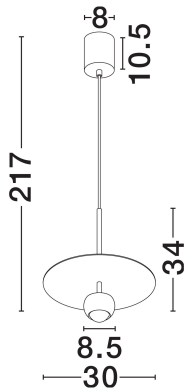

NOVA LUCE

PRODUCT DATASHEET

Version: 001

PRODUCT PHOTOGRAPH

TECHNICAL DRAWING

GENERAL INFORMATION

Product Code	9870043
Collection	Indoor
Product Category	Suspension
Product Family	Edem
Mounting Location	Wall
Application Environment	Indoor
Specifications	N/A

DIMENSION & WEIGHT

LxWxH (cm)	D: 30 H: 217
Cut Out (cm)	N/A
Weight (Kgr)	1.15

MATERIAL & COLOR

Product Color	Sandy Black
Body Material	Aluminium & Steel

APPLICATION & MOUNTING

Ambient Working Temp.	Max 45°C
Type of Protection	IP20
Dimmable	No
Type of Dimming	N/A
Mounting type	Surface
Mounting Depth (cm)	N/A
Led Module Replaceable	No
Light Source	LED

Power (Nominal)	8W
Input voltage (Nominal)	220-240V
Mains Frequency	50/60Hz

PHOTOMETRICAL DATA

Luminous Flux	590lm
Color Temperature	3000K
Light Color (Designation)	Warm White

WARRANTY

Warranty	3 Years
----------	----------------