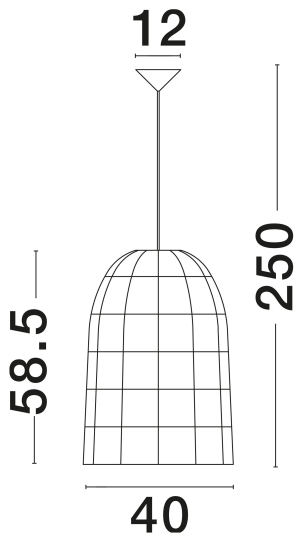

NOVA LUCE

PRODUCT DATASHEET

Version: 001

PRODUCT PHOTOGRAPH

TECHNICAL DRAWING

GENERAL INFORMATION

Product Code	9586681
Collection	Indoor
Product Category	Suspension
Product Family	Aurora
Mounting Location	Ceiling
Application Environment	Indoor
Specifications	N/A

DIMENSION & WEIGHT

LxWxH (cm)	D: 40.5 H1: 58.5 H2: 250
Cut Out (cm)	N/A
Weight (Kgr)	1.5

MATERIAL & COLOR

Product Color	Natural
Body Material	Rattan

APPLICATION & MOUNTING

Ambient Working Temp.	Max 45°C
Type of Protection	IP20
Dimmable	Yes
Type of Dimming	N/A
Mounting type	Surface
Mounting Depth (cm)	N/A
Led Module Replaceable	Yes
Light Source	E27

Power (Nominal)	1x12W
Input voltage (Nominal)	100-240V
Mains Frequency	50/60Hz

PHOTOMETRICAL DATA

Luminous Flux	N/A
Color Temperature	N/A
Light Color (Designation)	N/A

WARRANTY

Warranty	3 Years
----------	----------------