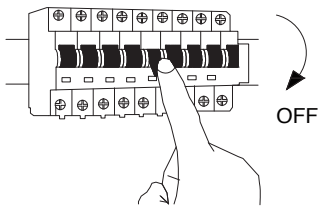

NOVA LUCE

9530208

1

Turn off the general switch

2

Make a 0.6 cm cutout

3

Apply plastic anchors

4

Apply the element in to place

5

Connec the wires

6

Apply the hanging element in
To place

7

Apply the hanging element in
To place