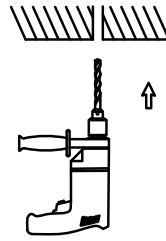

NOVA LUCE

9530208

1

Turn off the general switch

2

Make a 0.6 cm cutout

3

Apply plastic anchors

4

Apply the element in to place

5

Connec the wires

6

Apply the hanging element in
To place

7

Apply the hanging element in
To place