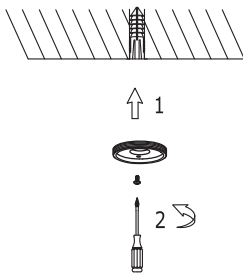

NOVA LUCE

9530208

1

Turn off the general switch

2

Make a 0.6 cm cutout

3

Apply plastic anchors

4

Apply the element in to place

5

Connec the wires

6

Apply the hanging element in
To place

7

Apply the hanging element in
To place