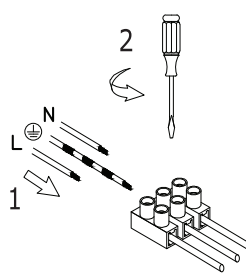

NOVA LUCE

9530208

1

Turn off the general switch

2

Make a 0.6 cm cutout

3

Apply plastic anchors

4

Apply the element in to place

5

Connec the wires

6

Apply the hanging element in
To place

7

Apply the hanging element in
To place