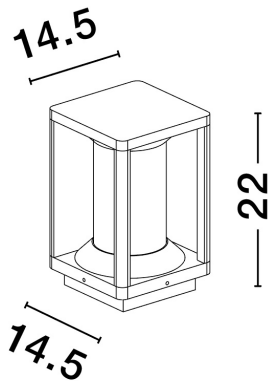

GENERAL INFORMATION

Product Code	9030606
Collection	Outdoor
Product Category	Bollard
Product Family	Pacific
Mounting Location	Ground
Application Environment	Outdoor
Specifications	

DIMENSION & WEIGHT

LxWxH (cm)	L: 14,5 W: 14,5 H: 22
Cut out (cm)	N/A
Weight (Kgr)	1.25

MATERIAL & COLOR

Product Color	Sandy Black
Body Material	Aluminium & Pc

APPLICATION & MOUNTING

Ambient Working Temp.	Max 45 oC
Type of Protection	IP65
Dimmable	Depends on the lamp
Type of Dimming (Optional)	Depends on the lamp
Mounting type	Surface
Mounting Depth (cm)	N/A
Led Module Replaceable	Yes
Light Source	LED E27

NOVA LUCE S.A

Schimatari Viotias
32009, Greece

+30 22620 58 121
+30 22620 56 743

info@novaluce.com
www.novaluce.com