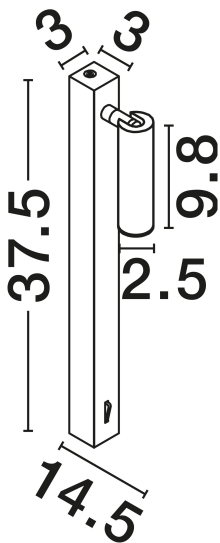

NOVA LUCE

PRODUCT DATASHEET

Version: 001

PRODUCT PHOTOGRAPH

GENERAL INFORMATION

Product Code	9540274
Collection	Indoor
Product Category	Wall
Product Family	Tondo
Mounting Location	Wall
Application Environment	Indoor
Specifications	N/A

DIMENSION & WEIGHT

LxWxH (cm)	D: 2.5 W: 14.5 H: 37.5
Cut Out (cm)	N/A
Weight (Kgr)	0.52

MATERIAL & COLOR

Product Color	Sandy Black
Body Material	Aluminium

APPLICATION & MOUNTING

Ambient Working Temp.	Max 45°C
Type of Protection	IP20
Dimmable	No
Type of Dimming	N/A
Mounting type	Surface
Mounting Depth (cm)	N/A
Led Module Replaceable	No
Light Source	LED

TECHNICAL DRAWING

NOVA LUCE S.A

Schimatari Viotias
32009, Greece

+30 22620 58 121
+30 22620 56 743

info@novaluce.com
www.novaluce.com