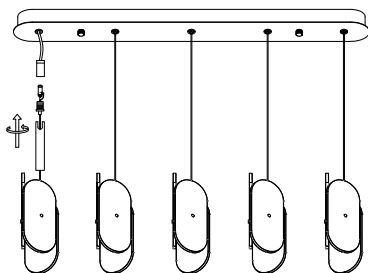

NOVA LUCE

9214204

1

Turn off the general switch

2

Drill holes & apply plastic anchors
With screws

3

Connect the wires

4

Connect the elements in to place

5

Turn on the general switch