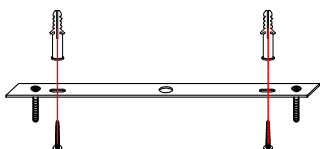

NOVA LUCE

9214204

1

Turn off the general switch

2

Drill holes & apply plastic anchors
With screws

3

Connect the wires

4

Connect the elements in to place

5

Turn on the general switch