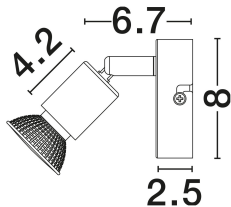

NOVA LUCE

PRODUCT DATASHEET

Version: 001

PRODUCT PHOTOGRAPH

GENERAL INFORMATION

Product Code	662001
Collection	Indoor
Product Category	Spotlights
Product Family	Base
Mounting Location	Ceiling
Application Environment	Indoor
Specifications	N/A

DIMENSION & WEIGHT

LxWxH (cm)	D: 8 W: 6.7 H: 10.9
Cut Out (cm)	N/A
Weight (Kgr)	0.2

MATERIAL & COLOR

Product Color	Rust
Body Material	Metal

TECHNICAL DRAWING

APPLICATION & MOUNTING

Ambient Working Temp.	Max 45°C
Type of Protection	IP20
Dimmable	Yes
Type of Dimming	N/A
Mounting type	Surface
Mounting Depth (cm)	N/A
Led Module Replaceable	Yes
Light Source	GU10

NOVA LUCE S.A

Schimatari Viotias
32009, Greece

+30 22620 58 121
+30 22620 56 743

info@novaluce.com
www.novaluce.com