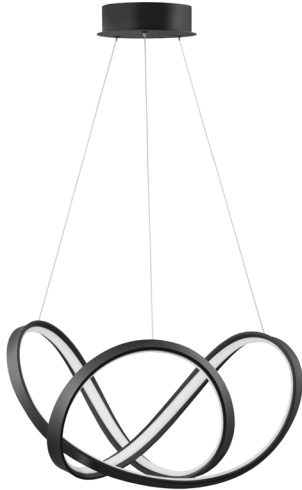

NOVA LUCE

PRODUCT DATASHEET

Version: 001

PRODUCT PHOTOGRAPH

TECHNICAL DRAWING

GENERAL INFORMATION

Product Code	9348053
Collection	Decorative
Product Category	Suspension
Product Family	Apus
Mounting Location	Ceiling
Application Environment	Indoor

DIMENSION & WEIGHT

LxWxH (cm)	D: 55 H: 120
Cut out (cm)	N/A
Weight (Kgr)	2.4

MATERIAL & COLOR

Product Color	Sandy Black
Body Material	Aluminium & Acrylic

APPLICATION & MOUNTING

Ambient Working Temp.	Max 45 oC
Type of Protection	IP20
Dimmable	Yes
Type of Dimming (Optional)	Triac
Mounting type	Ceiling
Mounting Depth (cm)	N/A
Led Module Replaceable	No
Light Source	LED