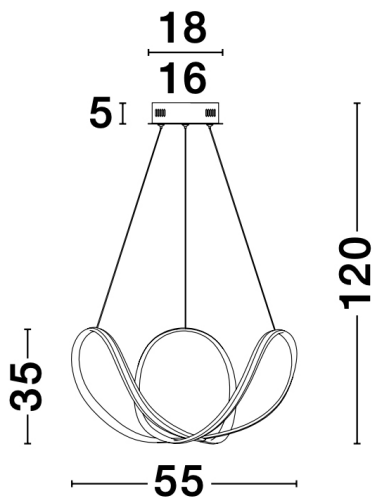

NOVA LUCE

PRODUCT DATASHEET

Version: 001

PRODUCT PHOTOGRAPH

TECHNICAL DRAWING

GENERAL INFORMATION

Product Code	9348053
Collection	Decorative
Product Category	Suspension
Product Family	Apus
Mounting Location	Ceiling
Application Environment	Indoor

DIMENSION & WEIGHT

LxWxH (cm)	D: 55 H: 120
Cut out (cm)	N/A
Weight (Kgr)	2.4

MATERIAL & COLOR

Product Color	Sandy Black
Body Material	Aluminium & Acrylic

APPLICATION & MOUNTING

Ambient Working Temp.	Max 45 oC
Type of Protection	IP20
Dimmable	Yes
Type of Dimming (Optional)	Triac
Mounting type	Ceiling
Mounting Depth (cm)	N/A
Led Module Replaceable	No
Light Source	LED

Power (Nominal)	45W
Input voltage (Nominal)	220-240Vac
Mains Frequency	50/60Hz

PHOTOMETRICAL DATA

Luminous Flux	1720 lm
Color Temperature	3000K
Light Color (Designation)	Warm White

WARRANTY

Warranty	3 Years
----------	----------------