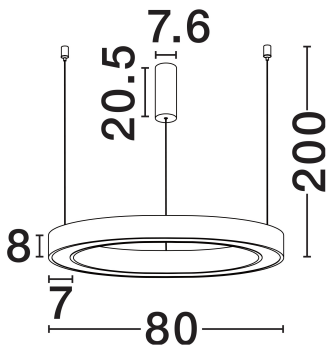

NOVA LUCE

PRODUCT DATASHEET

Version: 001

PRODUCT PHOTOGRAPH

TECHNICAL DRAWING

GENERAL INFORMATION

Product Code	9345642
Collection	Indoor
Product Category	Suspension
Product Family	Morbido
Mounting Location	Wall
Application Environment	Indoor
Specifications	N/A

DIMENSION & WEIGHT

LxWxH (cm)	D1: 80 D2: 66 H: 200
Cut Out (cm)	N/A
Weight (Kgr)	6.2

MATERIAL & COLOR

Product Color	Sandy Black
Body Material	Aluminium & Acrylic

APPLICATION & MOUNTING

Ambient Working Temp.	Max 45°C
Type of Protection	IP20
Dimmable	Yes
Type of Dimming	Triac
Mounting type	Surface
Mounting Depth (cm)	N/A
Led Module Replaceable	No
Light Source	LED

Power (Nominal)	59W
Input voltage (Nominal)	220-240V
Mains Frequency	50/60Hz

PHOTOMETRICAL DATA

Luminous Flux	4076lm
Color Temperature	2700-4000K
Light Color (Designation)	WW - NW

WARRANTY

Warranty	3 Years
----------	----------------