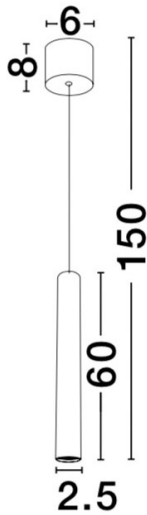

NOVA LUCE

PRODUCT DATASHEET

Version: 001

PRODUCT PHOTOGRAPH

GENERAL INFORMATION

Product Code	9184022
Collection	Decorative
Product Category	Suspension
Product Family	Ultrathin
Mounting Location	Ceiling
Application Environment	Indoor

DIMENSION & WEIGHT

LxWxH (cm)	D: 2,5 H: 150
Cut out (cm)	N/A
Weight (Kgr)	0.5

MATERIAL & COLOR

Product Color	Sandy Black
Body Material	Aluminium

TECHNICAL DRAWING

APPLICATION & MOUNTING

Ambient Working Temp.	Max 45 oC
Type of Protection	IP20
Dimmable	No
Type of Dimming (Optional)	N/A
Mounting type	Ceiling
Mounting Depth (cm)	N/A
Led Module Replaceable	No
Light Source	LED

Power (Nominal)	3W
Input voltage (Nominal)	220-240Vac
Mains Frequency	50/60Hz

PHOTOMETRICAL DATA

Luminous Flux	180 lm
Color Temperature	3000K
Light Color (Designation)	Warm White

WARRANTY

Warranty	3 Years
----------	----------------