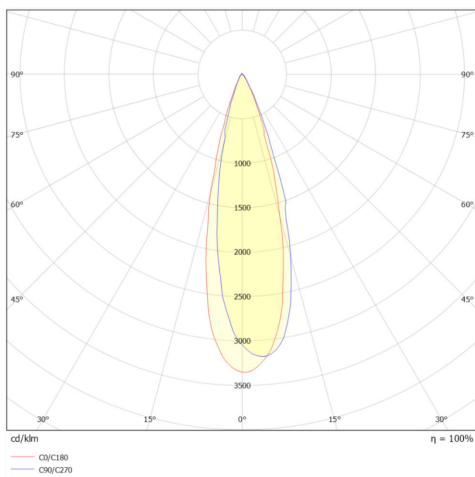

NOVA LUCE

PRODUCT DATASHEET

Version: 001

ELECTRICAL DATA

Power (Nominal)	6 W
Input voltage (Nominal)	N/A
Mains Frequency	50/60Hz
Output voltage	N/A
Output Current	N/A
Power Factor	N/A
Efficiency	N/A
SVM	N/A
Pst	N/A
Class	N/A

PHOTOMETRICAL DATA

Luminus Flux	518 lm
Luminous Efficacy	86,33 lm/W
Color Temperature	3000 K
Light Color (Designation)	Warm White
CRI	>90
SDCM	N/A
Beam Angle	N/A
UGR	N/A

LIFESPAN

Lifetime	N/A

CERTIFICATES

Certificates	CE, UKCA

WARRANTY

Warranty	5 years

LIGHT DISTRIBUTION

NOVA LUCE S.A

Schimatari Viotias
32009, Greece

+30 22620 58 121
+30 22620 56 743

info@novaluce.com
www.novaluce.com