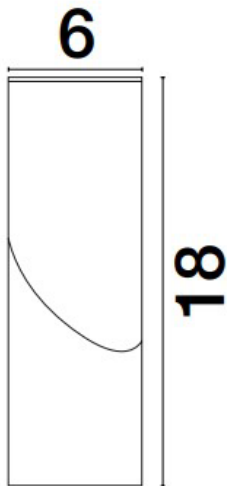

TECHNICAL DRAWING

MATERIAL & COLOR

Product Color	Black
Body Material	Aluminium
Cover Material	N/A

APPLICATION & MOUNTING

Ambient Working Temp.	45 C
Type of Protection	IP20
Protection Class IK	N/A
Dimmable	NO
Type of Dimming (Optional)	N/A
Mounting type	Surface
Mounting Depth (cm)	Ceiling
Led Module Replaceable	N/A
Light Source	LED
Adjustable	Yes

COMPATIBLE WITH

— On/Off Driver: N/A

— Triac Driver: N/A

— Dali Driver: N/A

NOVA LUCE S.A

Schimatari Viotias
32009, Greece

+30 22620 58 121
+30 22620 56 743

info@novaluce.com
www.novaluce.com