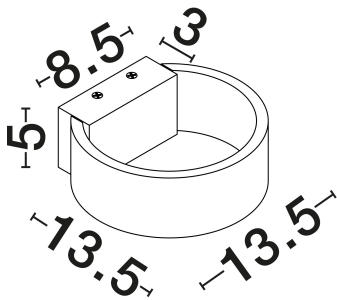

NOVA LUCE

PRODUCT DATASHEET

Version: 001

PRODUCT PHOTOGRAPH

TECHNICAL DRAWING

GENERAL INFORMATION

Product Code	9102461
Collection	Indoor
Product Category	Wall
Product Family	Enna
Mounting Location	Wall
Application Environment	Indoor
Specifications	N/A

DIMENSION & WEIGHT

LxWxH (cm)	L: 13.5 W: 13.5 H: 5
Cut Out (cm)	N/A
Weight (Kgr)	0.5

MATERIAL & COLOR

Product Color	Sandy White
Body Material	Aluminium & Acrylic

APPLICATION & MOUNTING

Ambient Working Temp.	Max 45°C
Type of Protection	IP20
Dimmable	No
Type of Dimming	N/A
Mounting type	Surface
Mounting Depth (cm)	N/A
Led Module Replaceable	No
Light Source	LED

Power (Nominal)	6W
Input voltage (Nominal)	220-240V
Mains Frequency	50/60Hz

PHOTOMETRICAL DATA

Luminous Flux	444lm
Color Temperature	3000K
Light Color (Designation)	Warm White

WARRANTY

Warranty	3 Years
----------	----------------