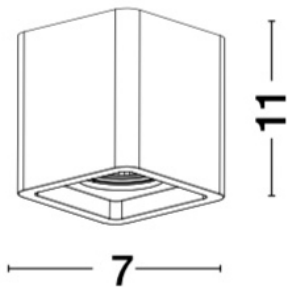

COMPATIBLE WITH

— On/Off Driver: N/A

— Triac Driver: N/A

— Dali Driver: N/A

GENERAL INFORMATION

Product Code	4192401
Product Category	Ceiling GU10
Product Family	Nevio
Mounting Location	Ceiling
Application Environment	Indoor

DIMENSION & WEIGHT

LxWxH (cm)	L: 7 W: 7 H: 11
Cut out (cm)	0
Weight (Kgr)	0.761

MATERIAL & COLOR

Product Color	White
Body Material	Gypsum
Cover Material	N/A

APPLICATION & MOUNTING

Ambient Working Temp.	45 C
Type of Protection	IP20
Protection Class IK	N/A
Dimmable	N/A
Type of Dimming (Optional)	N/A
Mounting type	Surface
Mounting Depth (cm)	Ceiling
Led Module Replaceable	Yes
Light Source	LED GU10 / MR16
Adjustable	No

NOVA LUCE S.A

Schimatari Viotias
32009, Greece

+30 22620 58 121
+30 22620 56 743

info@novaluce.com
www.novaluce.com