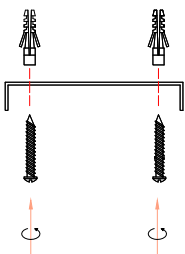

NOVA LUCE

9009158

1

Turn off the general switch

2

Drill holes & apply plastic anchors
With screws

3

Connect the wires

4

Apply the side screws

5

Instal glass shades

6

Turn on the general switch