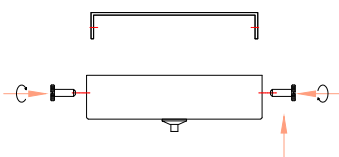

NOVA LUCE

9009158

1

Turn off the general switch

2

Drill holes & apply plastic anchors
With screws

3

Connect the wires

4

Apply the side screws

5

Instal glass shades

6

Turn on the general switch