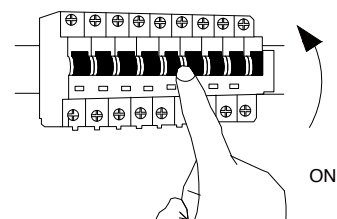

NOVA LUCE

9009158

1

Turn off the general switch

2

Drill holes & apply plastic anchors
With screws

3

Connect the wires

4

Apply the side screws

5

Instal glass shades

6

Turn on the general switch