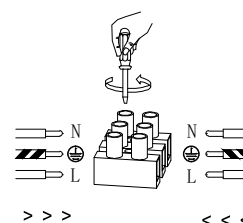

NOVA LUCE

9009158

1

Turn off the general switch

2

Drill holes & apply plastic anchors
With screws

3

Connect the wires

4

Apply the side screws

5

Instal glass shades

6

Turn on the general switch