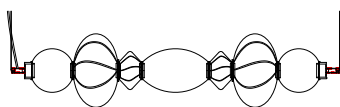

Apply the side screws

5