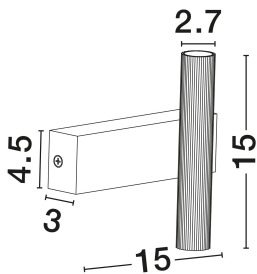

NOVA LUCE

PRODUCT DATASHEET

Version: 001

PRODUCT PHOTOGRAPH

TECHNICAL DRAWING

GENERAL INFORMATION

Product Code	9060241
Collection	Indoor
Product Category	Wall
Product Family	Paron
Mounting Location	Wall
Application Environment	Indoor
Specifications	N/A

DIMENSION & WEIGHT

LxWxH (cm)	L: 15 W: 5.5 H: 15
Cut Out (cm)	N/A
Weight (Kgr)	0.32

MATERIAL & COLOR

Product Color	Sandy White
Body Material	Aluminium

APPLICATION & MOUNTING

Ambient Working Temp.	Max 45°C
Type of Protection	IP20
Dimmable	No
Type of Dimming	N/A
Mounting type	Surface
Mounting Depth (cm)	N/A
Led Module Replaceable	No
Light Source	LED

Power (Nominal)	6W
Input voltage (Nominal)	220-240V
Mains Frequency	50/60Hz

PHOTOMETRICAL DATA

Luminous Flux	326lm
Color Temperature	3000K
Light Color (Designation)	Warm White

WARRANTY

Warranty	3 Years
----------	----------------