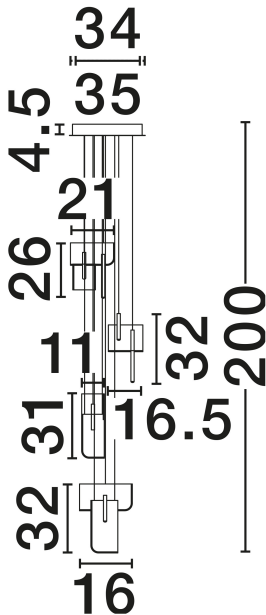

NOVA LUCE

PRODUCT DATASHEET

Version: 001

PRODUCT PHOTOGRAPH

TECHNICAL DRAWING

GENERAL INFORMATION

Product Code	9214216
Collection	Indoor
Product Category	Suspension
Product Family	Totem
Mounting Location	Ceiling
Application Environment	Indoor
Specifications	N/A

DIMENSION & WEIGHT

LxWxH (cm)	D: 35 H: 200
Cut Out (cm)	N/A
Weight (Kgr)	8

MATERIAL & COLOR

Product Color	Silver Gray
Body Material	Metal & Acrylic

APPLICATION & MOUNTING

Ambient Working Temp.	Max 45°C
Type of Protection	IP20
Dimmable	Yes
Type of Dimming	Triac
Mounting type	Surface
Mounting Depth (cm)	N/A
Led Module Replaceable	No
Light Source	LED

Power (Nominal)	52W
Input voltage (Nominal)	220-240V
Mains Frequency	50/60Hz

PHOTOMETRICAL DATA

Luminous Flux	2002lm
Color Temperature	3000K
Light Color (Designation)	Warm White

WARRANTY

Warranty	3 Years
----------	----------------