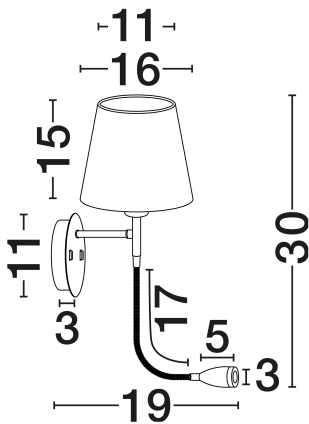

NOVA LUCE

PRODUCT DATASHEET

Version: 001

PRODUCT PHOTOGRAPH

TECHNICAL DRAWING

GENERAL INFORMATION

Product Code	9182371
Collection	Indoor
Product Category	Wall
Product Family	Nia
Mounting Location	Wall
Application Environment	Indoor
Specifications	N/A

DIMENSION & WEIGHT

LxWxH (cm)	L: 19 W: 16 H: 30
Cut Out (cm)	N/A
Weight (Kgr)	0.6

MATERIAL & COLOR

Product Color	White
Body Material	Metal & Fabric

APPLICATION & MOUNTING

Ambient Working Temp.	Max 45°C
Type of Protection	IP20
Dimmable	No
Type of Dimming	N/A
Mounting type	Surface
Mounting Depth (cm)	N/A
Led Module Replaceable	Yes
Light Source	E14

Power (Nominal)	3W & 1x5W
Input voltage (Nominal)	100-240V
Mains Frequency	50/60Hz

PHOTOMETRICAL DATA

Luminous Flux	180lm
Color Temperature	3000K
Light Color (Designation)	Warm White

WARRANTY

Warranty	3 Years
----------	----------------