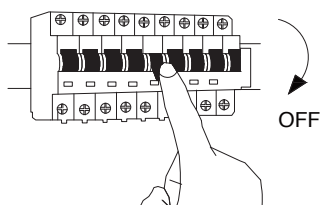

NOVA LUCE

9002669

1

Turn off the general switch

2

Align, mark, drill holes
& Apply the screws

3

Connect the 3 wires.

4

Apply the side screws

5

Screw the bulb .

6

Turn on the general switch