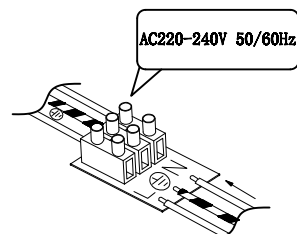

NOVA LUCE

9002669

1

Turn off the general switch

2

Align, mark, drill holes
& Apply the screws

3

Connect the 3 wires.

4

Apply the side screws

5

Screw the bulb .

6

Turn on the general switch