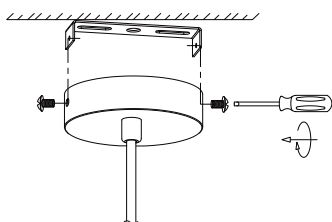

NOVA LUCE

9002669

1

Turn off the general switch

2

Align, mark, drill holes
& Apply the screws

3

Connect the 3 wires.

4

Apply the side screws

5

Screw the bulb .

6

Turn on the general switch