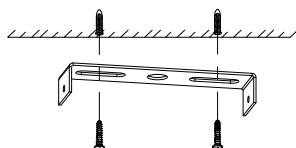

NOVA LUCE

9002669

1

Turn off the general switch

2

Align, mark, drill holes
& Apply the screws

3

Connect the 3 wires.

4

Apply the side screws

5

Screw the bulb .

6

Turn on the general switch