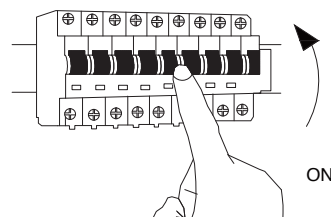

NOVA LUCE

9002669

1

Turn off the general switch

2

Align, mark, drill holes
& Apply the screws

3

Connect the 3 wires.

4

Apply the side screws

5

Screw the bulb .

6

Turn on the general switch