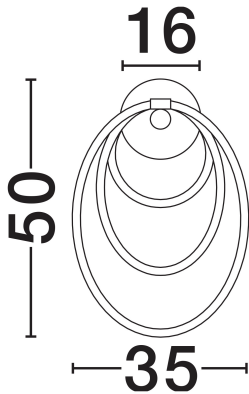

NOVA LUCE

PRODUCT DATASHEET

Version: 001

PRODUCT PHOTOGRAPH

TECHNICAL DRAWING

GENERAL INFORMATION

Product Code	9082091
Collection	Indoor
Product Category	Wall
Product Family	Cerelia
Mounting Location	Wall
Application Environment	Indoor
Specifications	N/A

DIMENSION & WEIGHT

LxWxH (cm)	D: 35 W: 18 H: 50
Cut Out (cm)	N/A
Weight (Kgr)	1

MATERIAL & COLOR

Product Color	Brass Gold
Body Material	Metal & Silicone

APPLICATION & MOUNTING

Ambient Working Temp.	Max 45°C
Type of Protection	IP20
Dimmable	No
Type of Dimming	N/A
Mounting type	Surface
Mounting Depth (cm)	N/A
Led Module Replaceable	No
Light Source	LED

Power (Nominal)	29,5W
Input voltage (Nominal)	220-240V
Mains Frequency	50/60Hz

PHOTOMETRICAL DATA

Luminus Flux	1861lm
Color Temperature	3000K
Light Color (Designation)	Warm White

WARRANTY

Warranty	3 Years
----------	----------------