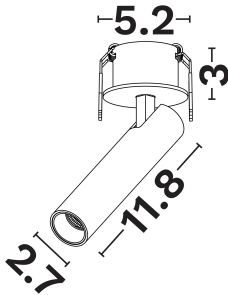

NOVA LUCE

PRODUCT DATASHEET

Version: 001

PRODUCT PHOTOGRAPH

GENERAL INFORMATION

Product Code	9232123
Product Category	Downlights-Semi-Recessed
Product Family	Clarity
Mounting Location	Ceiling
Application Environment	Indoor

DIMENSION & WEIGHT

LxWxH (cm)	D:2.7 H:11.8
Cut out (cm)	4,4
Weight (Kgr)	N/A

TECHNICAL DRAWING

MATERIAL & COLOR

Product Color	White
Body Material	Aluminium
Cover Material	N/A

APPLICATION & MOUNTING

Ambient Working Temp.	45 C
Type of Protection	IP20
Protection Class IK	IK04
Dimmable	Yes
Type of Dimming (Optional)	Triac/Dali
Mounting type	Recessed
Mounting Depth (cm)	Ceiling
Led Module Replaceable	No
Light Source	Led
Adjustable	Yes

NOVA LUCE

PRODUCT DATASHEET

Version: 001

ELECTRICAL DATA

Power (Nominal)	7
Input voltage (Nominal)	220-240Vac
Mains Frequency	50/60Hz
Output voltage	40Vdc
Output Current	150mA
Power Factor	0,82
Efficiency	>74%
SVM	60.4
Pst	61
Class	II

PHOTOMETRICAL DATA

Luminous Flux	297
Luminous Efficacy	42.4
Color Temperature	3000
Light Color (Designation)	Warm White
CRI	>90
SDCM	<3
Beam Angle	24
UGR	<15

LIFESPAN

Lifetime	30000
----------	--------------