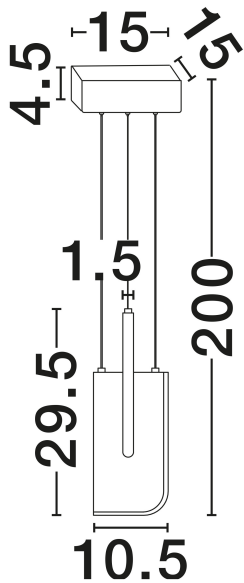

NOVA LUCE

PRODUCT DATASHEET

Version: 001

PRODUCT PHOTOGRAPH

TECHNICAL DRAWING

GENERAL INFORMATION

Product Code	9214207
Collection	Indoor
Product Category	Suspension
Product Family	Totem
Mounting Location	Ceiling
Application Environment	Indoor
Specifications	N/A

DIMENSION & WEIGHT

LxWxH (cm)	L: 15 W: 15 H: 200
Cut Out (cm)	N/A
Weight (Kgr)	1.5

MATERIAL & COLOR

Product Color	Silver Gray
Body Material	Metal & Acrylic

APPLICATION & MOUNTING

Ambient Working Temp.	Max 45°C
Type of Protection	IP20
Dimmable	Yes
Type of Dimming	Triac
Mounting type	Surface
Mounting Depth (cm)	N/A
Led Module Replaceable	No
Light Source	LED

Power (Nominal)	9W
Input voltage (Nominal)	220-240V
Mains Frequency	50/60Hz

PHOTOMETRICAL DATA

Luminous Flux	380lm
Color Temperature	2700K
Light Color (Designation)	Warm White

WARRANTY

Warranty	3 Years
----------	----------------