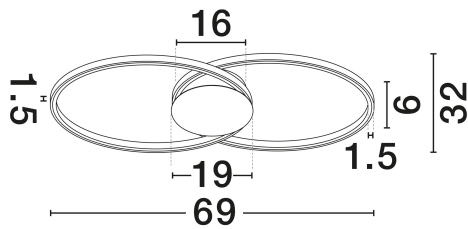

NOVA LUCE

PRODUCT DATASHEET

Version: 001

PRODUCT PHOTOGRAPH

GENERAL INFORMATION

Product Code	9081825
Collection	Indoor
Product Category	Ceiling
Product Family	Aveo
Mounting Location	Ceiling
Application Environment	Indoor
Specifications	N/A

DIMENSION & WEIGHT

LxWxH (cm)	L: 69 W: 6 H: 32
Cut Out (cm)	N/A
Weight (Kgr)	1.08

MATERIAL & COLOR

Product Color	Sandy Black & Gold
Body Material	Aluminium & Acrylic & Steel

TECHNICAL DRAWING

APPLICATION & MOUNTING

Ambient Working Temp.	Max 45°C
Type of Protection	IP20
Dimmable	Yes
Type of Dimming	Triac
Mounting type	Surface
Mounting Depth (cm)	N/A
Led Module Replaceable	No
Light Source	LED

NOVA LUCE S.A

Schimatari Viotias
32009, Greece

+30 22620 58 121
+30 22620 56 743

info@novaluce.com
www.novaluce.com

NOVA LUCE

PRODUCT DATASHEET

Version: 001

ELECTRICAL DATA

Power (Nominal)	43W
Input voltage (Nominal)	220-240V
Mains Frequency	50/60Hz

PHOTOMETRICAL DATA