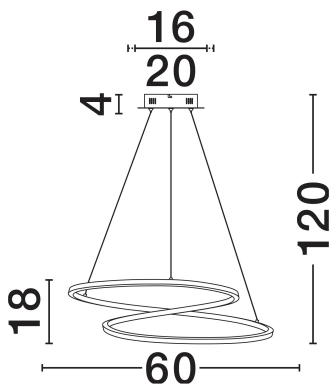

NOVA LUCE

PRODUCT DATASHEET

Version: 001

PRODUCT PHOTOGRAPH

TECHNICAL DRAWING

GENERAL INFORMATION

Product Code	9248109
Collection	Indoor
Product Category	Suspension
Product Family	Girish
Mounting Location	Wall
Application Environment	Indoor
Specifications	N/A

DIMENSION & WEIGHT

LxWxH (cm)	D: 60 H: 120
Cut Out (cm)	N/A
Weight (Kgr)	2

MATERIAL & COLOR

Product Color	Gold
Body Material	Stainless Steel & Acrylic

APPLICATION & MOUNTING

Ambient Working Temp.	Max 45°C
Type of Protection	IP20
Dimmable	Yes
Type of Dimming	Triac
Mounting type	Surface
Mounting Depth (cm)	N/A
Led Module Replaceable	No
Light Source	LED

Power (Nominal)	41W
Input voltage (Nominal)	220-240V
Mains Frequency	50/60Hz

PHOTOMETRICAL DATA

Luminous Flux	2000lm
Color Temperature	3000K
Light Color (Designation)	Warm White

WARRANTY

Warranty	3 Years
----------	----------------