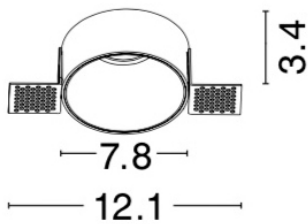

MATERIAL & COLOR

Product Color	White
Body Material	Aluminium
Cover Material	N/A

APPLICATION & MOUNTING

Ambient Working Temp.	45 C
Type of Protection	IP20
Protection Class IK	N/A
Dimmable	N/A
Type of Dimming (Optional)	N/A
Mounting type	Trimless
Mounting Depth (cm)	N/A
Led Module Replaceable	N/A
Light Source	N/A
Adjustable	No

COMPATIBLE WITH

— On/Off Driver: N/A

— Triac Driver: N/A

— Dali Driver: N/A

NOVA LUCE S.A

Schimatari Viotias
32009, Greece

+30 22620 58 121
+30 22620 56 743

info@novaluce.com
www.novaluce.com