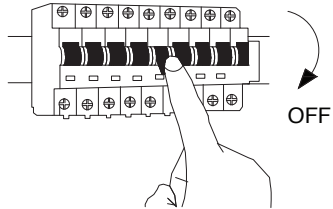

NOVA LUCE

9492802

1 Turn off the general Switch

2 Push the product inside

3 By rotating fix it in place

4 Push

5 Finish

6 Turn on the general Switch