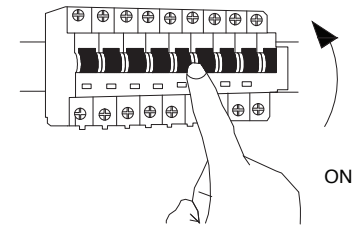

NOVA LUCE

9492802

1 Turn off the general Switch

2 Push the product inside

3 By rotating fix it in place

4 Push

5 Finish

6 Turn on the general Switch