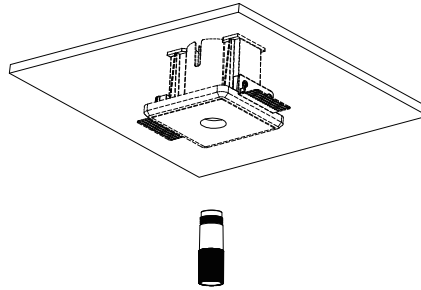

NOVA LUCE

9492802

1 Turn off the general Switch

2 Push the product inside

3 By rotating fix it in place

4 Push

5 Finish

6 Turn on the general Switch