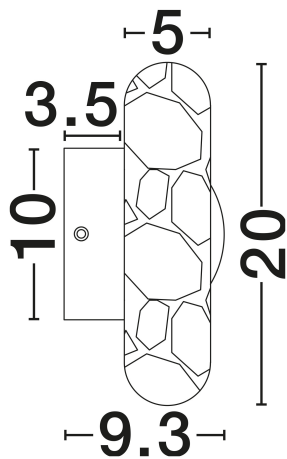

## PRODUCT PHOTOGRAPH

## TECHNICAL DRAWING

## DIMENSION & WEIGHT

LxWxH (cm)	D: 20 W: 9.3
Cut Out (cm)	N/A
Weight (Kgr)	1.75

### PHOTOMETRICAL DATA

Luminous Flux	<b>40lm</b>
Color Temperature	<b>3000K</b>
Light Color (Designation)	<b>Warm White</b>