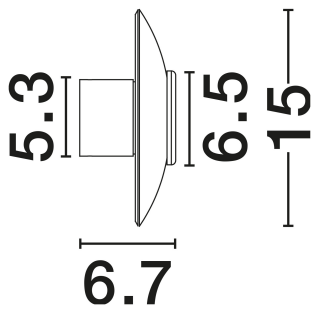

NOVA LUCE

PRODUCT DATASHEET

Version: 001

PRODUCT PHOTOGRAPH

TECHNICAL DRAWING

GENERAL INFORMATION

Product Code	9088201
Collection	Indoor
Product Category	Wall
Product Family	Esti
Mounting Location	Wall
Application Environment	Indoor
Specifications	N/A

DIMENSION & WEIGHT

LxWxH (cm)	D: 15 W: 6.7
Cut Out (cm)	N/A
Weight (Kgr)	0.456

MATERIAL & COLOR

Product Color	Dark Brown & Foggy Nickel
Body Material	Glass & Aluminium

APPLICATION & MOUNTING

Ambient Working Temp.	Max 45°C
Type of Protection	IP20
Dimmable	Yes
Type of Dimming	Triac
Mounting type	Surface
Mounting Depth (cm)	N/A
Led Module Replaceable	No
Light Source	LED

Power (Nominal)	7W
Input voltage (Nominal)	220-240V
Mains Frequency	50/60Hz

PHOTOMETRICAL DATA

Luminous Flux	180lm
Color Temperature	3000K
Light Color (Designation)	Warm White

WARRANTY

Warranty	3 Years
----------	----------------