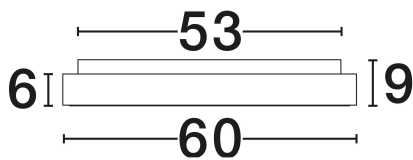

NOVA LUCE

PRODUCT DATASHEET

Version: 001

PRODUCT PHOTOGRAPH

TECHNICAL DRAWING

GENERAL INFORMATION

Product Code	9353856
Collection	Indoor
Product Category	Ceiling
Product Family	Rando Thin
Mounting Location	Ceiling
Application Environment	Indoor
Specifications	N/A

DIMENSION & WEIGHT

LxWxH (cm)	D: 60 H: 9
Cut Out (cm)	N/A
Weight (Kgr)	4.29

MATERIAL & COLOR

Product Color	Brushed Silver
Body Material	Aluminium & Acrylic

APPLICATION & MOUNTING

Ambient Working Temp.	Max 45°C
Type of Protection	IP20
Dimmable	Yes
Type of Dimming	Triac
Mounting type	Surface
Mounting Depth (cm)	N/A
Led Module Replaceable	No
Light Source	LED

Power (Nominal)	50W
Input voltage (Nominal)	220-240V
Mains Frequency	50/60Hz

PHOTOMETRICAL DATA

Luminous Flux	2864lm
Color Temperature	3000K
Light Color (Designation)	Warm White

WARRANTY

Warranty	3 Years
----------	----------------