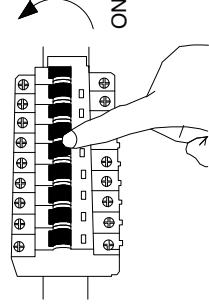

Turn on the General Switch