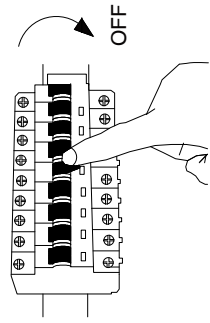

NOVA LUCE

9176105

1

Turn off the General Switch

2

Prepare the light for installation

3

Prepare the base for installation

4

Mark & drill holes, tie up screws

5

Connect wires

6

Fix the luminaire into place

5

Tie up the nuts to make it stable