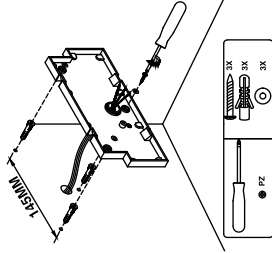

NOVA LUCE

9176105

1

Turn off the General Switch

2

Prepare the light for installation

3

Prepare the base for installation

4

Mark & drill holes, tie up screws

5

Connect wires

6

Fix the luminaire into place

5

Tie up the nuts to make it stable