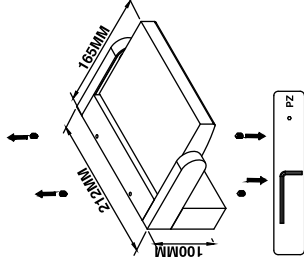

NOVA LUCE

9176105

1

Turn off the General Switch

2

Prepare the light for installation

3

Prepare the base for installation

4

Mark & drill holes, tie up screws

5

Connect wires

6

Fix the luminaire into place

5

Tie up the nuts to make it stable