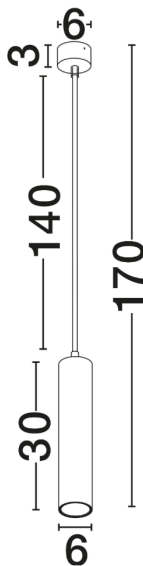

NOVA LUCE

PRODUCT DATASHEET

Version: 001

PRODUCT PHOTOGRAPH

TECHNICAL DRAWING

GENERAL INFORMATION

Product Code	834869
Collection	Indoor
Product Category	Suspension
Product Family	Gia
Mounting Location	Suspension
Application Environment	Indoor
Specifications	N/A

DIMENSION & WEIGHT

LxWxH (cm)	D: 6 H: 170
Cut Out (cm)	N/A
Weight (Kgr)	0.56

MATERIAL & COLOR

Product Color	Sandy White
Body Material	Aluminium

APPLICATION & MOUNTING

Ambient Working Temp.	Max 45°C
Type of Protection	IP20
Dimmable	Yes
Type of Dimming	N/A
Mounting type	Surface
Mounting Depth (cm)	N/A
Led Module Replaceable	Yes
Light Source	GU10

NOVA LUCE S.A

Schimatari Viotias
32009, Greece

+30 22620 58 121
+30 22620 56 743

info@novaluce.com
www.novaluce.com

NOVA LUCE

PRODUCT DATASHEET

Version: 001

ELECTRICAL DATA

Power (Nominal)	1x10W
Input voltage (Nominal)	100-240V
Mains Frequency	50/60Hz

PHOTOMETRICAL DATA

Luminous Flux	N/A
Color Temperature	N/A
Light Color (Designation)	N/A

WARRANTY

Warranty	3 Years
----------	----------------