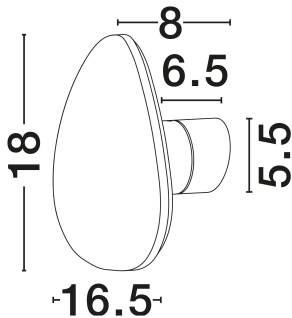

NOVA LUCE

PRODUCT DATASHEET

Version: 001

PRODUCT PHOTOGRAPH

TECHNICAL DRAWING

GENERAL INFORMATION

Product Code	9084071
Collection	Indoor
Product Category	Wall
Product Family	Cronus
Mounting Location	Wall
Application Environment	Indoor
Specifications	N/A

DIMENSION & WEIGHT

LxWxH (cm)	D: 16 W: 8 H: 18
Cut Out (cm)	N/A
Weight (Kgr)	0

MATERIAL & COLOR

Product Color	White
Body Material	Gypsum & Aluminium

APPLICATION & MOUNTING

Ambient Working Temp.	Max 45°C
Type of Protection	IP20
Dimmable	No
Type of Dimming	N/A
Mounting type	Surface
Mounting Depth (cm)	N/A
Led Module Replaceable	No
Light Source	LED

Power (Nominal)	10W
Input voltage (Nominal)	220-240V
Mains Frequency	50/60Hz

PHOTOMETRICAL DATA

Luminous Flux	927lm
Color Temperature	3000K
Light Color (Designation)	Warm White

WARRANTY

Warranty	3 Years
----------	----------------