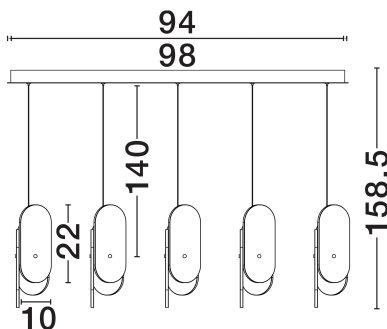

NOVA LUCE

PRODUCT DATASHEET

Version: 001

PRODUCT PHOTOGRAPH

TECHNICAL DRAWING

GENERAL INFORMATION

Product Code	9214205
Collection	Indoor
Product Category	Suspension
Product Family	Lucien
Mounting Location	Wall
Application Environment	Indoor
Specifications	N/A

DIMENSION & WEIGHT

LxWxH (cm)	L: 96 H: 150
Cut Out (cm)	N/A
Weight (Kgr)	5.1

MATERIAL & COLOR

Product Color	Brass Gold
Body Material	Metal & Glass

APPLICATION & MOUNTING

Ambient Working Temp.	Max 45°C
Type of Protection	IP20
Dimmable	Yes
Type of Dimming	Triac
Mounting type	Surface
Mounting Depth (cm)	N/A
Led Module Replaceable	No
Light Source	LED

Power (Nominal)	34W
Input voltage (Nominal)	220-240V
Mains Frequency	50/60Hz

PHOTOMETRICAL DATA

Luminous Flux	2260lm
Color Temperature	2700K
Light Color (Designation)	Warm White

WARRANTY

Warranty	3 Years
----------	----------------