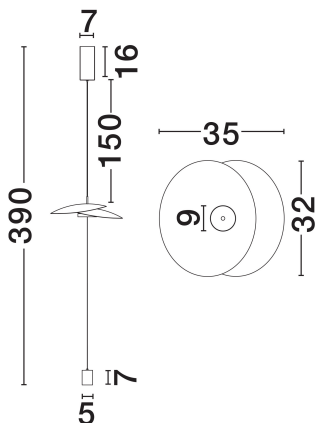

NOVA LUCE

PRODUCT DATASHEET

Version: 001

PRODUCT PHOTOGRAPH

TECHNICAL DRAWING

GENERAL INFORMATION

Product Code	9580695
Collection	Indoor
Product Category	Floor
Product Family	Olea
Mounting Location	Floor
Application Environment	Indoor
Specifications	N/A

DIMENSION & WEIGHT

LxWxH (cm)	D: 35 W: 32 H: 390
Cut Out (cm)	N/A
Weight (Kgr)	1.9

MATERIAL & COLOR

Product Color	Sandy White
Body Material	Aluminium

APPLICATION & MOUNTING

Ambient Working Temp.	Max 45°C
Type of Protection	IP20
Dimmable	Yes
Type of Dimming	Triac
Mounting type	Surface
Mounting Depth (cm)	N/A
Led Module Replaceable	No
Light Source	LED

NOVA LUCE S.A

Schimatari Viotias
32009, Greece

+30 22620 58 121
+30 22620 56 743

info@novaluce.com
www.novaluce.com