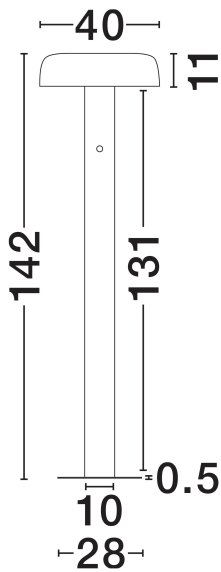

NOVA LUCE

PRODUCT DATASHEET

Version: 001

PRODUCT PHOTOGRAPH

TECHNICAL DRAWING

GENERAL INFORMATION

Product Code	9268024
Collection	Indoor
Product Category	Floor
Product Family	Noelia
Mounting Location	Floor
Application Environment	Indoor
Specifications	N/A

DIMENSION & WEIGHT

LxWxH (cm)	D: 40 H: 142
Cut Out (cm)	N/A
Weight (Kgr)	9.5

MATERIAL & COLOR

Product Color	Bordeaux
Body Material	Steel, Aluminium &Acrylic

APPLICATION & MOUNTING

Ambient Working Temp.	Max 45°C
Type of Protection	IP20
Dimmable	Yes
Type of Dimming	Triac
Mounting type	Surface
Mounting Depth (cm)	N/A
Led Module Replaceable	No
Light Source	LED

Power (Nominal)	28W
Input voltage (Nominal)	220-240V
Mains Frequency	50/60Hz

PHOTOMETRICAL DATA

Luminous Flux	1288lm
Color Temperature	2700K
Light Color (Designation)	Warm White

WARRANTY

Warranty	3 Years
----------	----------------