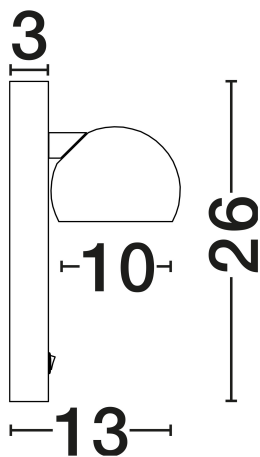

NOVA LUCE

PRODUCT DATASHEET

Version: 001

PRODUCT PHOTOGRAPH

GENERAL INFORMATION

Product Code	9088121
Collection	Indoor
Product Category	Wall
Product Family	Lusa
Mounting Location	Wall
Application Environment	Indoor
Specifications	N/A

DIMENSION & WEIGHT

LxWxH (cm)	D: 10 W: 13 H: 26
Cut Out (cm)	N/A
Weight (Kgr)	0.75

MATERIAL & COLOR

Product Color	Foggy Nickel & Black
Body Material	Aluminium

TECHNICAL DRAWING

APPLICATION & MOUNTING

Ambient Working Temp.	Max 45°C
Type of Protection	IP20
Dimmable	No
Type of Dimming	N/A
Mounting type	Surface
Mounting Depth (cm)	N/A
Led Module Replaceable	No
Light Source	LED

Power (Nominal)	10W
Input voltage (Nominal)	220-240V
Mains Frequency	50/60Hz

PHOTOMETRICAL DATA

Luminous Flux	644lm
Color Temperature	3000K
Light Color (Designation)	Warm White

WARRANTY

Warranty	3 Years
----------	----------------