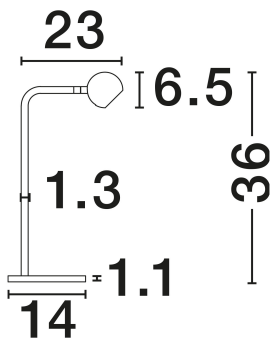

NOVA LUCE

PRODUCT DATASHEET

Version: 001

PRODUCT PHOTOGRAPH

TECHNICAL DRAWING

GENERAL INFORMATION

Product Code	9540296
Collection	Indoor
Product Category	Table
Product Family	Sfera
Mounting Location	Table
Application Environment	Indoor
Specifications	N/A

DIMENSION & WEIGHT

LxWxH (cm)	D: 14 W: 22.5 H: 35.5
Cut Out (cm)	N/A
Weight (Kgr)	1.75

MATERIAL & COLOR

Product Color	Gold
Body Material	Aluminium & Steel

APPLICATION & MOUNTING

Ambient Working Temp.	Max 45°C
Type of Protection	IP20
Dimmable	No
Type of Dimming	N/A
Mounting type	Surface
Mounting Depth (cm)	N/A
Led Module Replaceable	No
Light Source	LED

Power (Nominal)	6W
Input voltage (Nominal)	220-240V
Mains Frequency	50/60Hz

PHOTOMETRICAL DATA

Luminous Flux	390lm
Color Temperature	3000K
Light Color (Designation)	Warm White

WARRANTY

Warranty	3 Years
----------	----------------